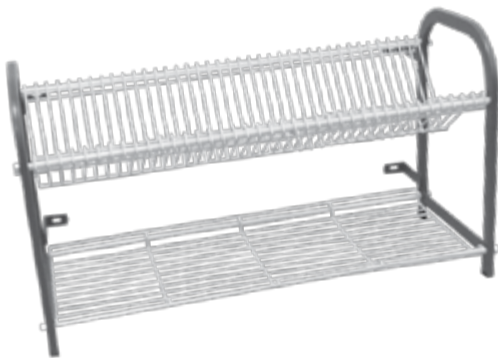

**CROCKERY RACKS FLOOR STANDING**

**FEATURES**

- Frames are powder coated mild steel
- Racks are covered in polyester plastic
- Supplied dismantled for easy transportation
- Includes spanner for easy assembly
- Max plate size - 280mm

**ORDER CODES:**

- CRM0830 • CROCKERY RACK MOBILE - F/STANDING 830mm (830 x 600 x 1700mm) - 400 - PIECES (152 LARGE PLATES & 152 SMALL PLATES + 2 CUP SHELVES)
- CRM1130 • CROCKERY RACK MOBILE - F/STANDING 1130mm (1130 x 600 x 1700mm) - 600 - PIECES (212 LARGE PLATES & 212 SMALL PLATES + 2 CUP SHELVES)
- CRM2130 • CROCKERY RACK MOBILE - F/STANDING 1130mm (1130 x 600 x 950mm) - 300 - PIECES (106 LARGE PLATES & 212 SMALL PLATES + CUP SHELF)

**CROCKERY RACKS WALL MOUNTED**

**FEATURES**

- Frames are powder coated mild steel
- Racks are covered in polyester plastic
- Supplied dismantled for easy transportation
- Includes spanner for easy assembly
- Max plate size - 280mm

**STAINLESS STEEL SHELVING**

**FEATURES**

- All stainless steel construction.
- Available in single or double shelf format.
- Standard widths 600, 900 and 1200mm.
- Adjustable height.

**ORDER CODES:**

- SSW0600 A S/STEEL WALL SHELVING SINGLE 600 x 300mm
- SSW0900 • S/STEEL WALL SHELVING SINGLE 900 x 300mm
- SSW1200 • S/STEEL WALL SHELVING SINGLE 1200 x 300mm