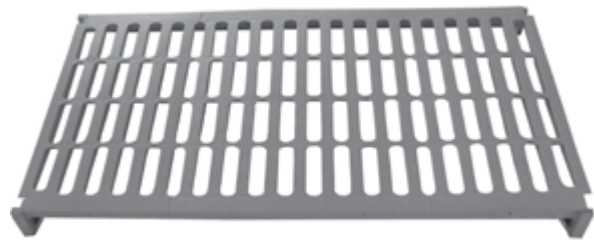

PLASTIC SHELVING CORNER UNIT

ORDER CODES:

- SUP5220 • PLASTIC SHELVING CORNER UNIT
- 1220 x 530 x 1800mm
- SUP5525 • PLASTIC SHELVING CORNER UNIT
- 1525 x 530 x 1800mm
- SUP5910 • PLASTIC SHELVING CORNER UNIT
- 910 x 530 x 1800mm
- SUP6220 • PLASTIC SHELVING CORNER UNIT
- 1220 x 610 x 1800mm
- SUP6525 • PLASTIC SHELVING CORNER UNIT
- 1525 x 610 x 1800mm
- SUP6910 • PLASTIC SHELVING CORNER UNIT
- 910 x 610 x 1800mm

ORDER CODE:

- XSUP0001 • PLASTIC SHELVING CORNER UNIT - CONNECTOR
(SET OF 2)

PLEASE NOTE:

Four sets are required for each corner unit. (Sets are sold separately)

PLASTIC SHELVING - SPARE SET

ORDER CODES:

- SUP8220 • PLASTIC SHELVING UNIT SPARE SHELVES
- 1220 x 610mm
- SUP8525 • PLASTIC SHELVING UNIT SPARE SHELVES
- 1525 x 610mm
- SUP8910 • PLASTIC SHELVING UNIT SPARE SHELVES
- 910 x 610mm
- SUP9220 • PLASTIC SHELVING UNIT SPARE SHELVES
- 1220 x 530mm
- SUP9525 • PLASTIC SHELVING UNIT SPARE SHELVES
- 1525 x 530mm
- SUP9910 • PLASTIC SHELVING UNIT SPARE SHELVES
- 910 x 530mm

General maximum holding weight capacity = 200kg per shelf

DUNNAGE RACKS

General maximum holding weight capacity = 200kg per shelf

It is recommended to use a dunnage stand on racks DUP2530 & DUP2610 allowing maximum holding weight capacity per shelf up to 400kg

ORDER CODES:

- DUP1530 • PLASTIC DUNNAGE RACK - 530 x 910 x 225mm
- DUP1610 • PLASTIC DUNNAGE RACK - 610 x 910 x 225mm
- DUP2530 • PLASTIC DUNNAGE RACK - 530 x 1220 x 225mm
- DUP2610 • PLASTIC DUNNAGE RACK - 610 x 1220 x 225mm