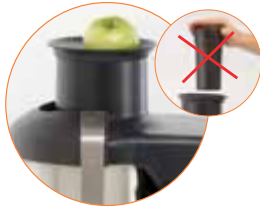

robot coupe®

Best Choice

**JUICE EXTRACTOR**

**FEATURES**

- Induction motor
- Patented automatic feed system, ø 79mm
- High clearance juice spout - up to 250mm
- Ejection chute sends a continuous flow of pulp straight into a bin
- 7.2Lt container slots neatly under the ejector
- Easy removable Stainless Steel bowl and basket for fast cleaning
- Drip tray
- Specially designed for intensive use